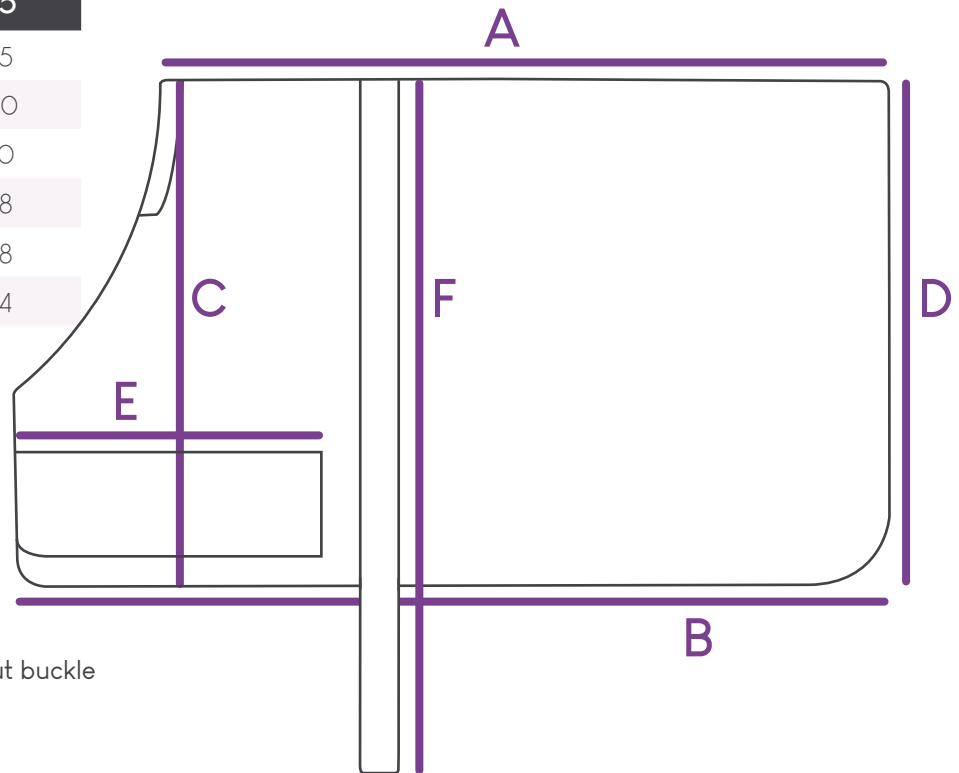

Size chart rugs

All measurements are listed in CM.

Foal rug turnout collection

	65	80	95
A	65	80	95
B	100	115	130
C	50	55	60
D	48	53	58
E	48	53	58
F	52	58	64

A = Back length

B = Total length

C = Height at withers

D = Height at back

E = Length hook-and-loop fastener

F = Total length surcingle*

* Measured on the longest position without buckle